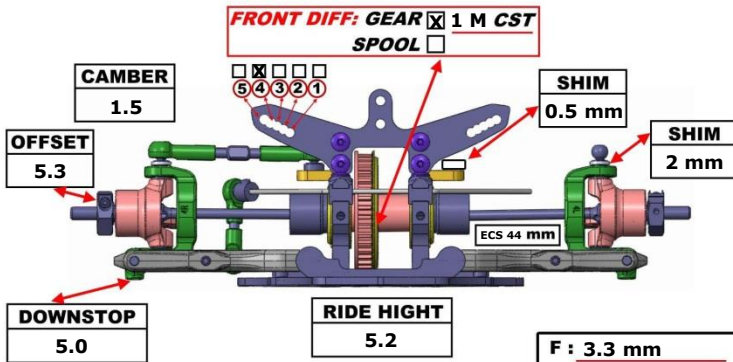

COMMENTS:

Front spool axle
CSO-18053H, Membranes
Hard CSO-18077H, ECS
44mm (Front) CSO-20195,

Date: February 16, 2014

Driver: Luca Giovannoni

EVENT: Memorial Martini

Track/Tation: Memorial Martini - Italy

FRONT

REAR

Track Info: Indoor Outdoor CARPET ASPHALT

Temp: Track 15° / Weather Cloudy/Sunny

Track Type: Technical / Mixed / Fast

Track Traction: Low / Medium / High

BODY : Nardò WING: _____

MOTOR : 4.5T Orca TIMING: _____

ESC : Team Power Radon BATTERY: R1 Wurks 7200

TIRES : F Ride 28 / R Ride 28

DIAMETER: F / R

INSERTS : F / R

ADDITIVE : F Mighty Grip / R Mighty Grip

TRACK COMMENTS:

FRONT REAR

	FRONT	REAR
OIL	350	400
SPRING	RSD Silver	RSD White
HOLES DIAMETER	1.1	1.1
PRELOAD		
FOAM INSERTS		
REBOUN	0	0
LENGTH		
O-RING ON SHAT	Xray	Xray

SUSPENSION BLOCK (A)	SUSPENSION BLOCK (B)	CHASSIS	SUSPENSION BLOCK (C)	SUSPENSION BLOCK (D)
0	2.5	Hard	2.5	3.0
ROLLING CENTER SHIM	ROLLING CENTER SHIM	TOP DESK	ROLLING CENTER SHIM	ROLLING CENTER SHIM
No	1 mm	2 mm	No	No