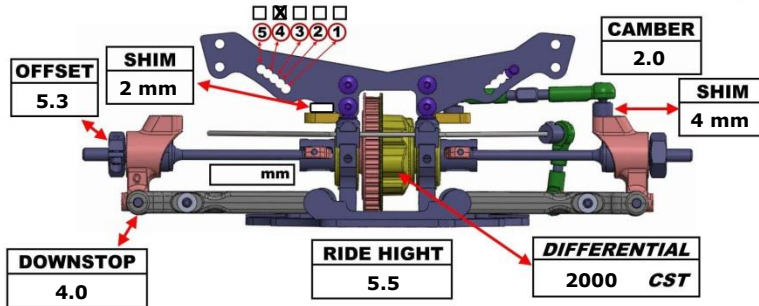

COMMENTS:

Front spool axle
CSO-18053H, Membranes
Hard CSO-18077H, ECS
44mm (Front) CSO-20195,

Date: February 16, 2014

Driver: Luca Giovannoni

EVENT: Memorial Martini

Track/Tation: Memorial Martini - Italy

FRONT

REAR

Track Info: Indoor Outdoor CARPET ASPHALT

Temp: Track 15° / Weather Cloudy/Sunny

Track Type: Technical / Mixed / Fast

Track Traction: Low / Medium / High

BODY : Nardò WING: _____

MOTOR : 4.5T Orca TIMING: _____

ESC : Team Power Radon BATTERY: R1 Wurks 7200

TIRES : F Ride 28 / R Ride 28

DIAMETER: F / R

INSERTS : F / R

ADDITIVE : F Mighty Grip / R Mighty Grip

TRACK COMMENTS:

FRONT REAR

	FRONT	REAR
OIL	350	400
SPRING	RSD Silver	RSD White
HOLES DIAMETER	1.1	1.1
PRELOAD		
FOAM INSERTS		
REBOUN	0	0
LENGTH		
O-RING ON SHAT	Xray	Xray